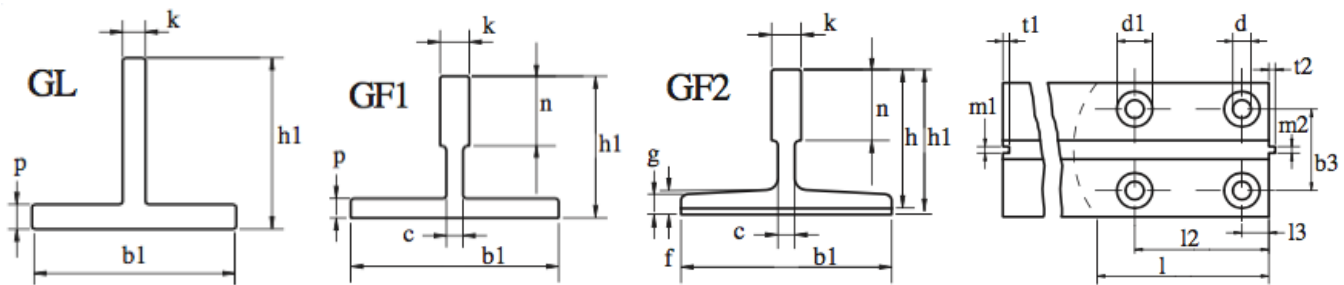

## Marazzi Guide Rails

Eltouny exports guide rails and its accessories (fishplate, bolts, clips) from Marazzi Italy. It is one of the first and best companies in Italy to serve the market for lifts components with a strong focus on the guide rails. Marazzi Guide rails has the quality standard certification of UNI EN ISO 9001:2008. The company uses the latest technology in their processes to ensure the quality level, which goes beyond the international standards.

GL	ISO 7465 ed.09/97	b1	h1	h	k	n	c	g	p	m1	m2	t1	t2	d	d1	i	b3	i2	i3
		+/- 0.5	+/- 0.2		+/- 0.15				+/- 0.5	+/- 0.06/0	+/- 0.06/0	+/- 0.10	+/- 0.10				+/- 0.3	+/- 0.2	+/- 0.2
GL 505	T 50/A	50	50	-	5	-	-	-	5	2	1.95	2.5	2	9	-	-	30	75	25